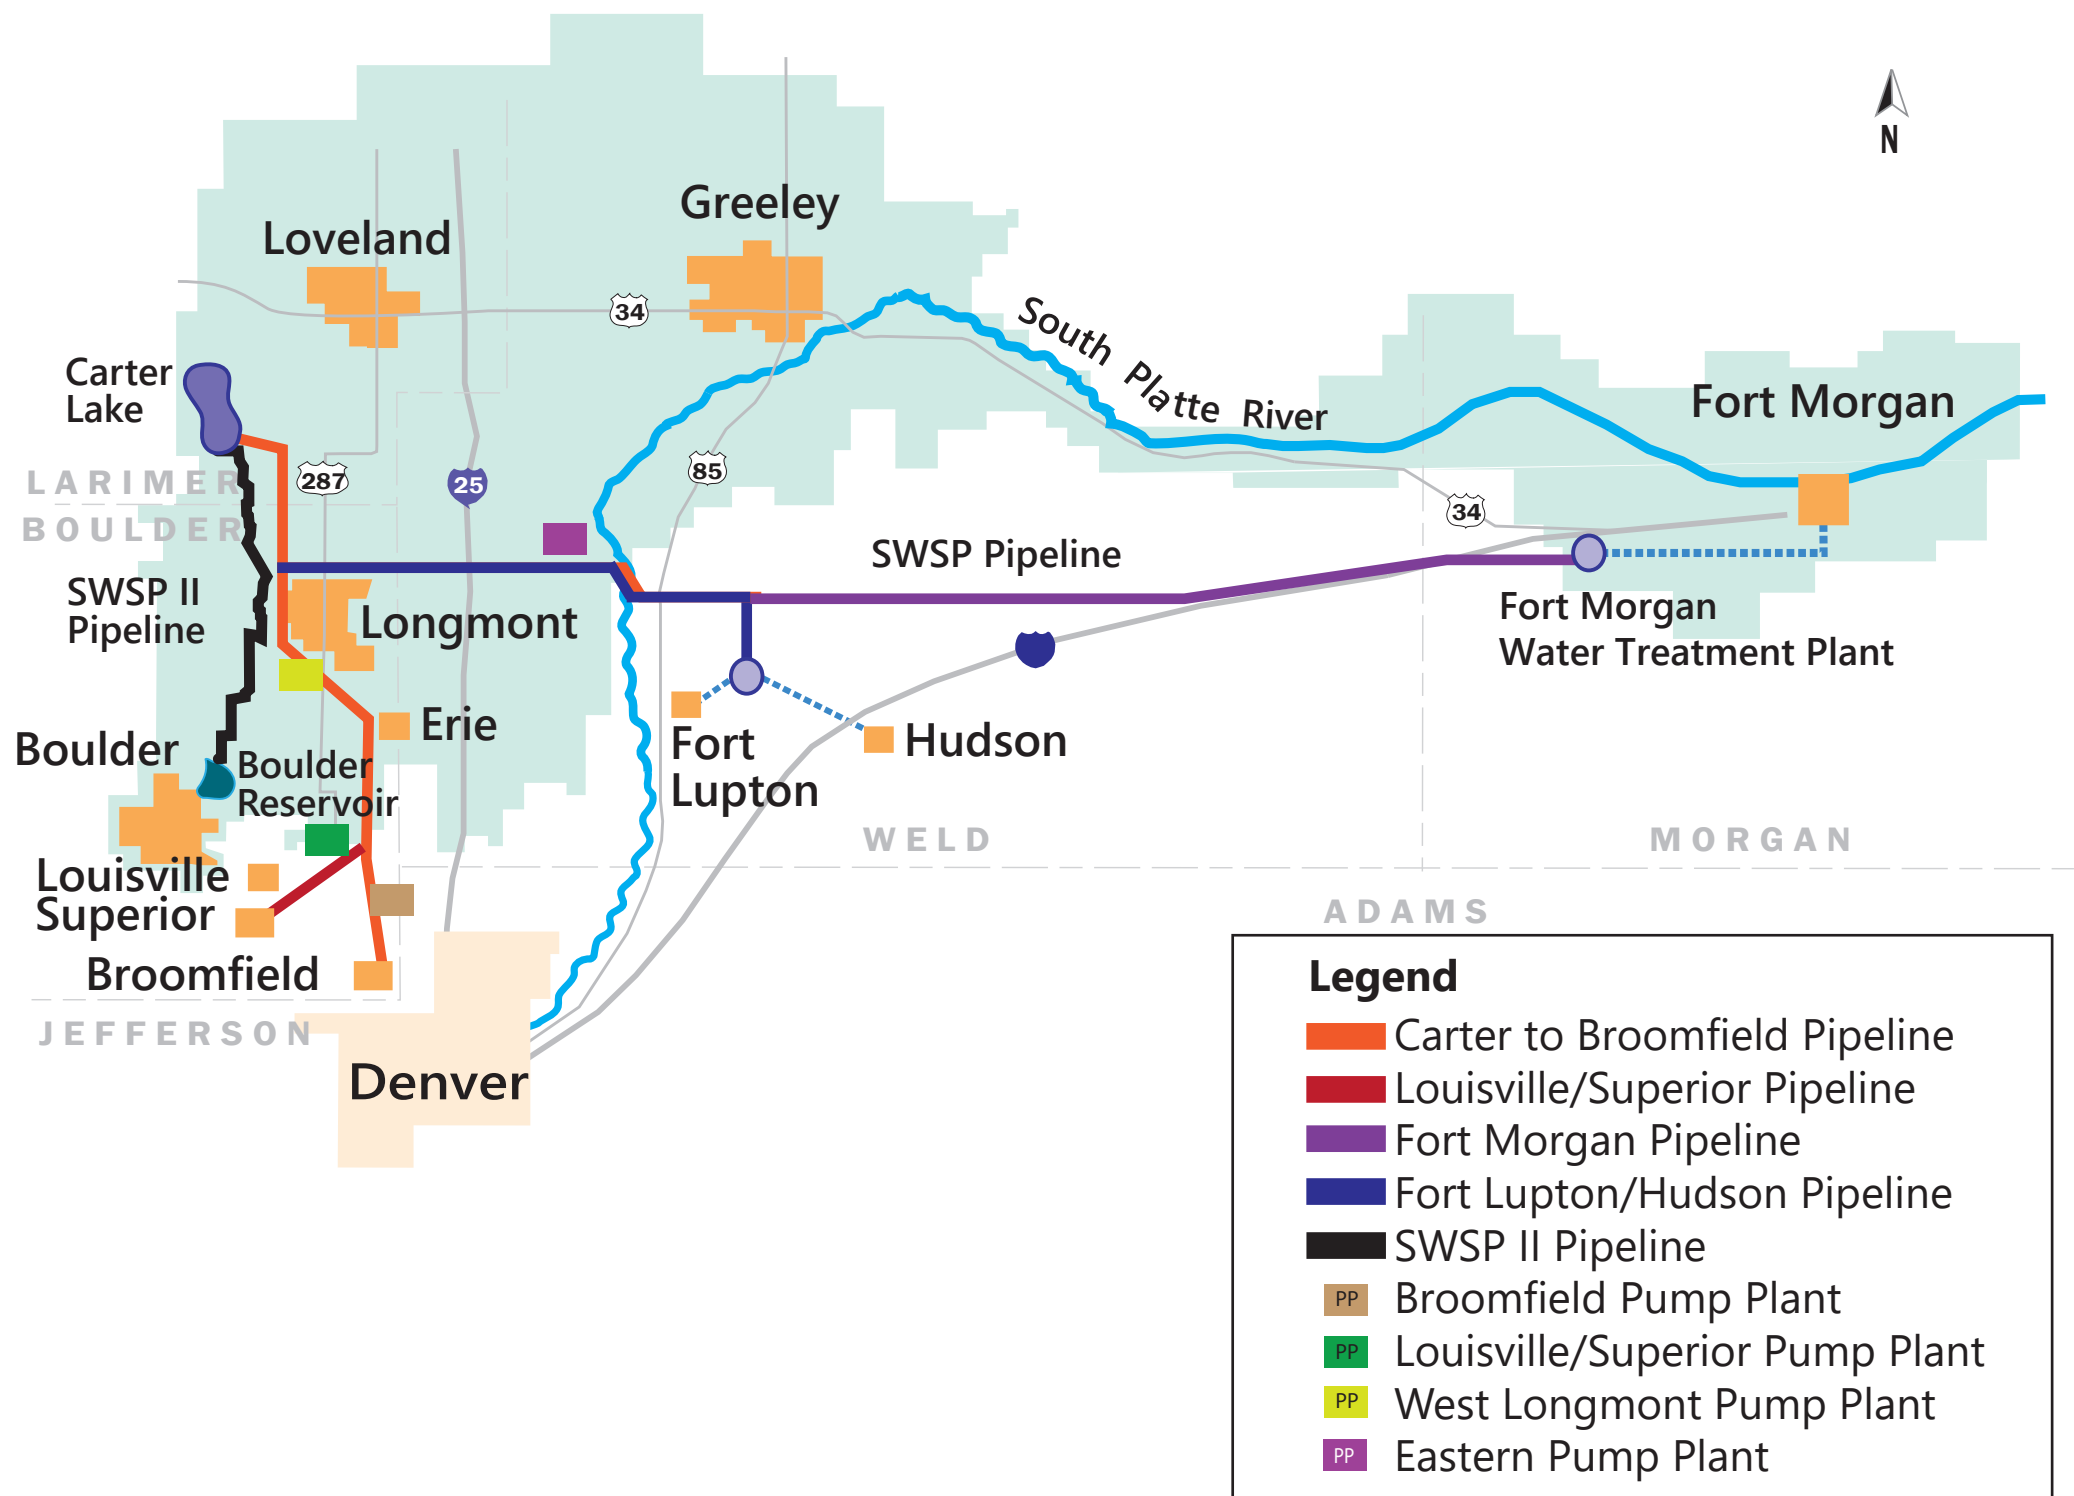

Southern Water Supply Project

Legend

- Carter to Broomfield Pipeline
- Louisville/Superior Pipeline
- Fort Morgan Pipeline
- Fort Lupton/Hudson Pipeline
- SWSP II Pipeline
- Broomfield Pump Plant
- Louisville/Superior Pump Plant
- West Longmont Pump Plant
- Eastern Pump Plant